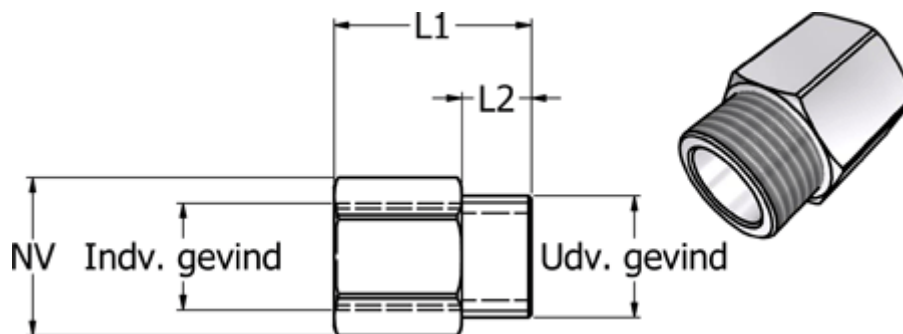

Data Sheet

Article number: 58625215ES

Description: Stainless reducer 252.15-ES, udv.G 3/8" indv. G 3/8"

Measures

External thread = G 3/8"

Internal thread = G 3/8"

L1 = 29

L2 = 10